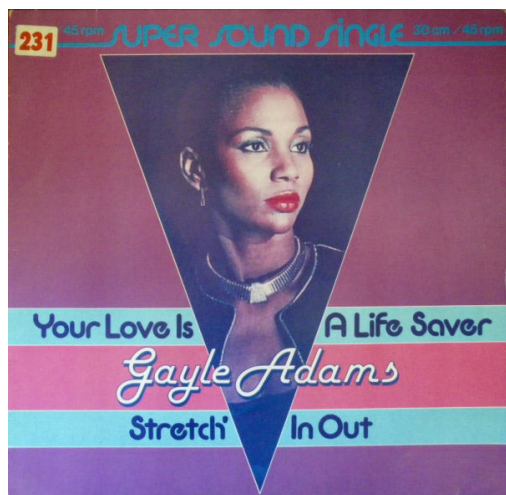

# Gayle Adams *Your Love Is A Life Saver* mp3, flac, wma

## DOWNLOAD LINKS (Clickable)

**Genre:** Electronic / Funk / Soul

**Album:** Your Love Is A Life Saver

**Country:** Germany

**Released:** 1980

**Style:** Disco

**MP3 version RAR size:** 1105 mb

**FLAC version RAR size:** 1404 mb